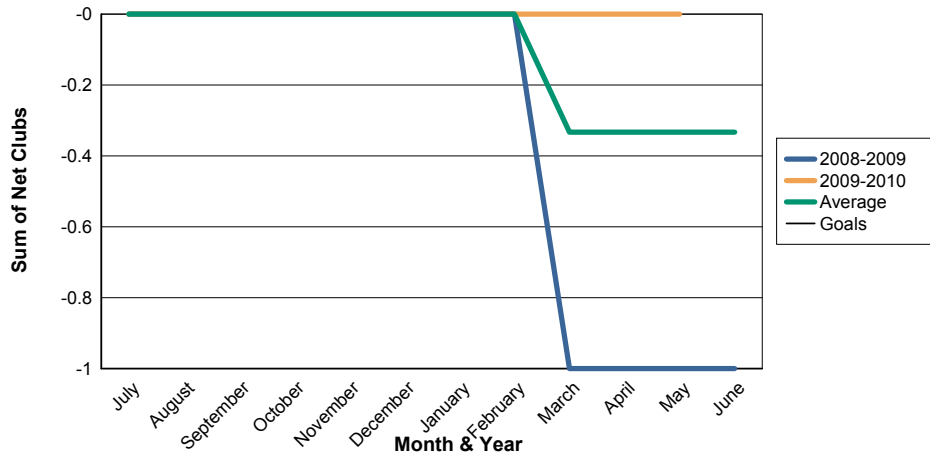

Sum of Net Clubs/ Month & Year

For District 11 D2