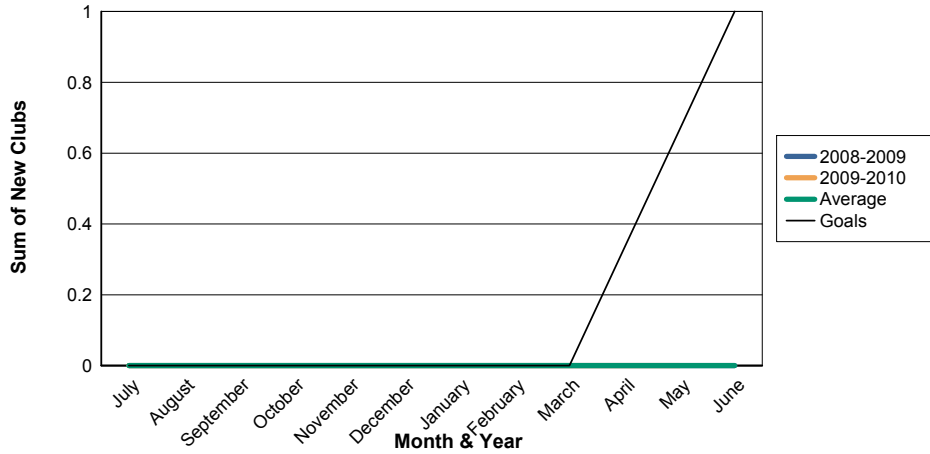

3 Year Comparisons for GMT Constitutional Area 1

By GMT District

As of May 2010

Sum of New Clubs/ Month & Year

For District 11 D2

Sum of Dropped Clubs/ Month & Year

For District 11 D2

Sum of Net Clubs/ Month & Year