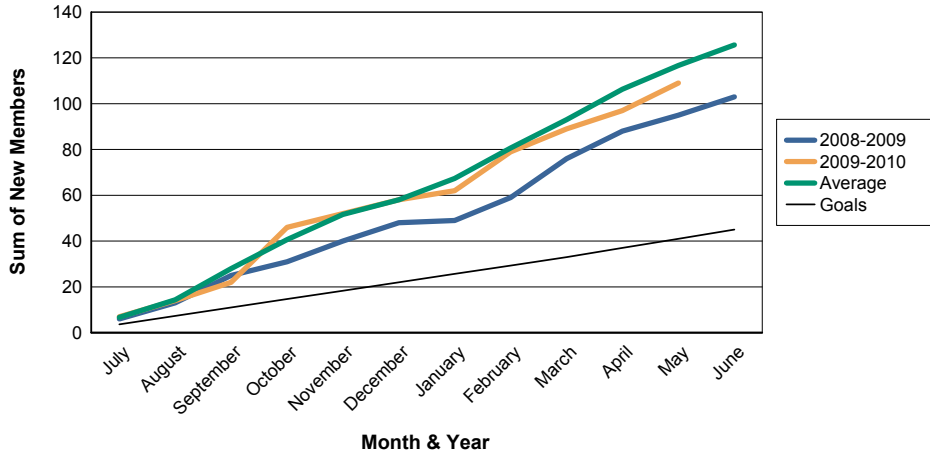

3 Year Comparisons for GMT Constitutional Area 1

By GMT District

As of May 2010

Sum of New Clubs/ Month & Year

For District 11 D2

Sum of Dropped Clubs/ Month & Year

For District 11 D2

Sum of Net Clubs/ Month & Year

For District 11 D2

Sum of Charter Members/ Month & Year

For District 11 D2

3 Year Comparisons for GMT Constitutional Area 1

By GMT District

As of May 2010

Sum of New Members/ Month & Year

For District 11 D2

Sum of Dropped Members/ Month & Year

For District 11 D2

Sum of Net Members/ Month & Year

For District 11 D2