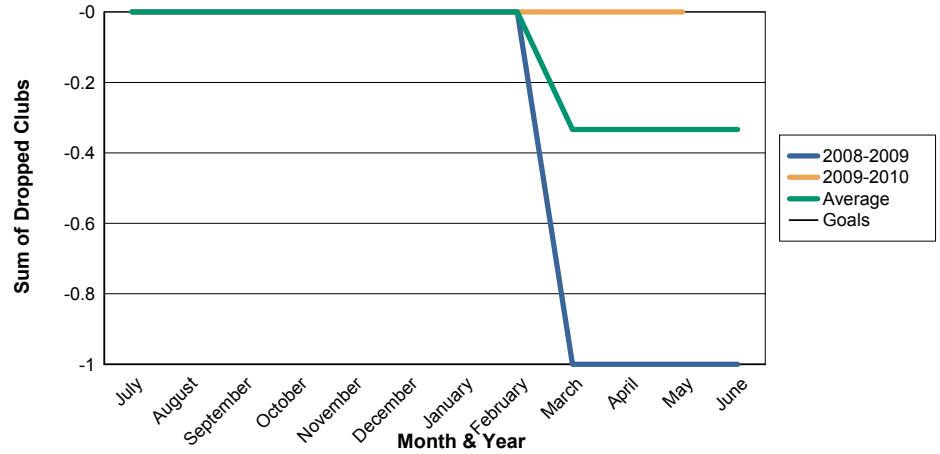

3 Year Comparisons for GMT Constitutional Area 1

By GMT District

As of May 2010

Sum of New Clubs/ Month & Year

For District 11 D2

Sum of Dropped Clubs/ Month & Year

For District 11 D2

Sum of Net Clubs/ Month & Year