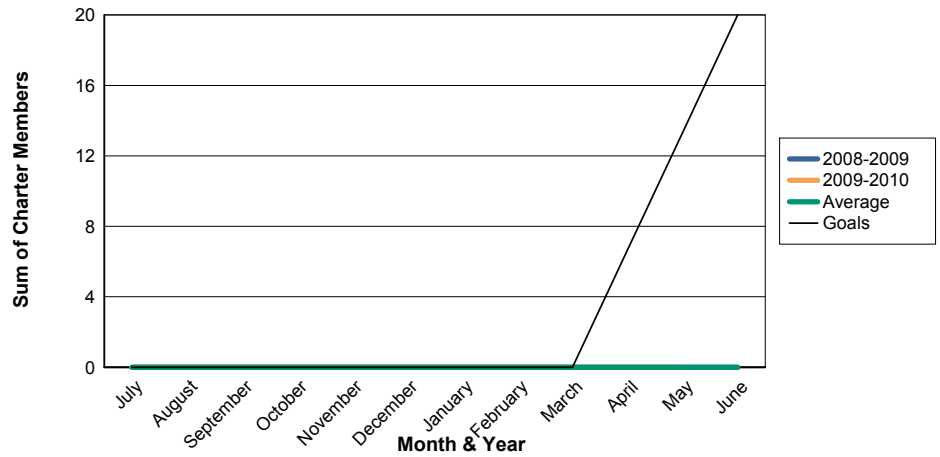

3 Year Comparisons for GMT Constitutional Area 1

By GMT District

As of May 2010

Sum of New Clubs/ Month & Year

For District 11 D2

Sum of Dropped Clubs/ Month & Year

For District 11 D2

Sum of Net Clubs/ Month & Year

For District 11 D2

Sum of Charter Members/ Month & Year

For District 11 D2

3 Year Comparisons for GMT Constitutional Area 1

By GMT District

As of May 2010

Sum of New Members/ Month & Year

For District 11 D2