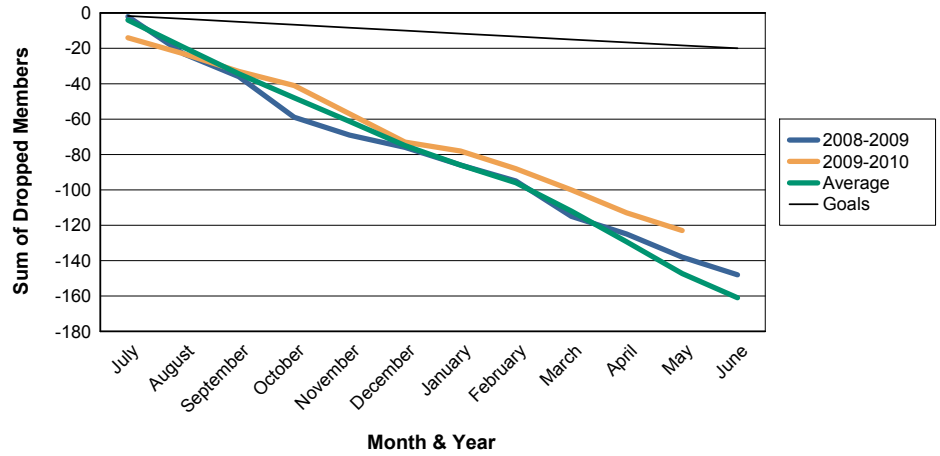

3 Year Comparisons for GMT Constitutional Area 1

By GMT District

As of May 2010

Sum of New Clubs/ Month & Year

For District 11 D2

Sum of Dropped Clubs/ Month & Year

For District 11 D2

Sum of Net Clubs/ Month & Year

For District 11 D2

Sum of Charter Members/ Month & Year

For District 11 D2

3 Year Comparisons for GMT Constitutional Area 1

By GMT District

As of May 2010

Sum of New Members/ Month & Year

For District 11 D2

Sum of Dropped Members/ Month & Year

For District 11 D2

Sum of Net Members/ Month & Year

For District 11 D2